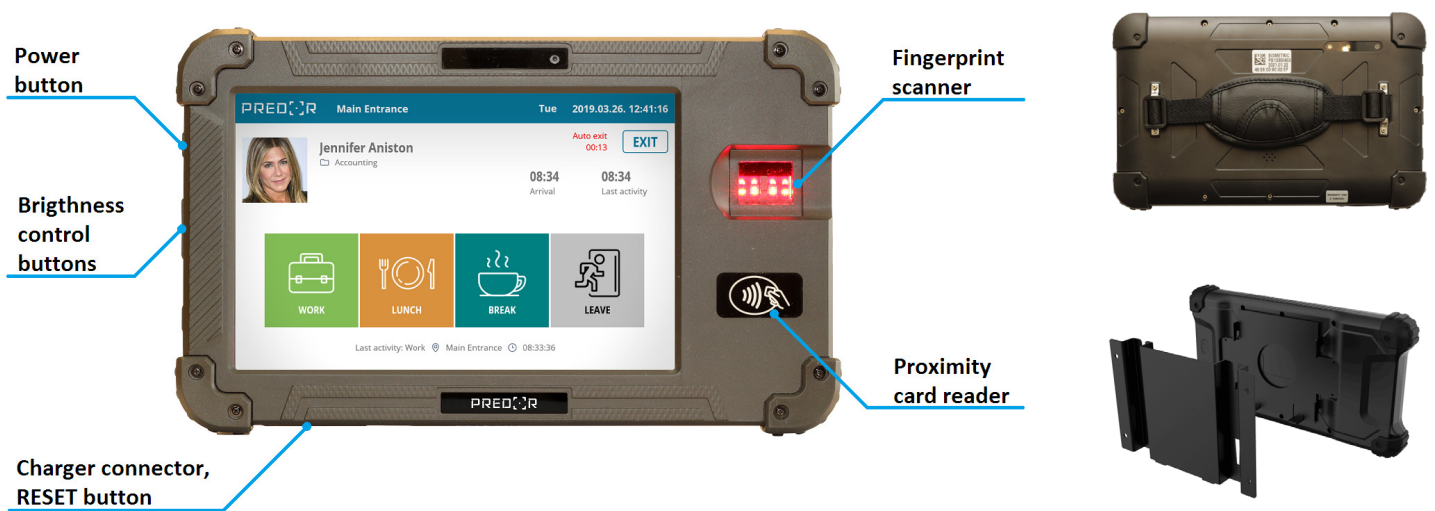

MAIN FEATURES:

- Portable design
- Touchscreen display
- Built-in RFID Card Reader
- Suprema Fingerprint Sensor
- Wi-Fi support
- Stand-alone operation
- 99 custom work codes
- Stores up to 1,000,000 events

PHYSICAL PROPERTIES

Dimensions:.....262 x 160 x 30 mm
Display:.....8" touchscreen, 1280x800 resolution
Casing:Plastic

INTEGRATED PERIPHERALS

RFID Card Reader:ISO14443 Type A/B, Mifare®, ISO18092
Fingerprint Sensor:.....Suprema, optical (ANSI 378, ISO/IEC 19794)
Front Camera:.....2 Megapixels, fix focus

PRACTICAL WRISTBAND

For the ease of portability the device is equipped with comfortable padded wristband.

WALL MOUNTED OPTION

With a wall console, that can be purchased separately, the device is usable as a wall-mounted terminal.